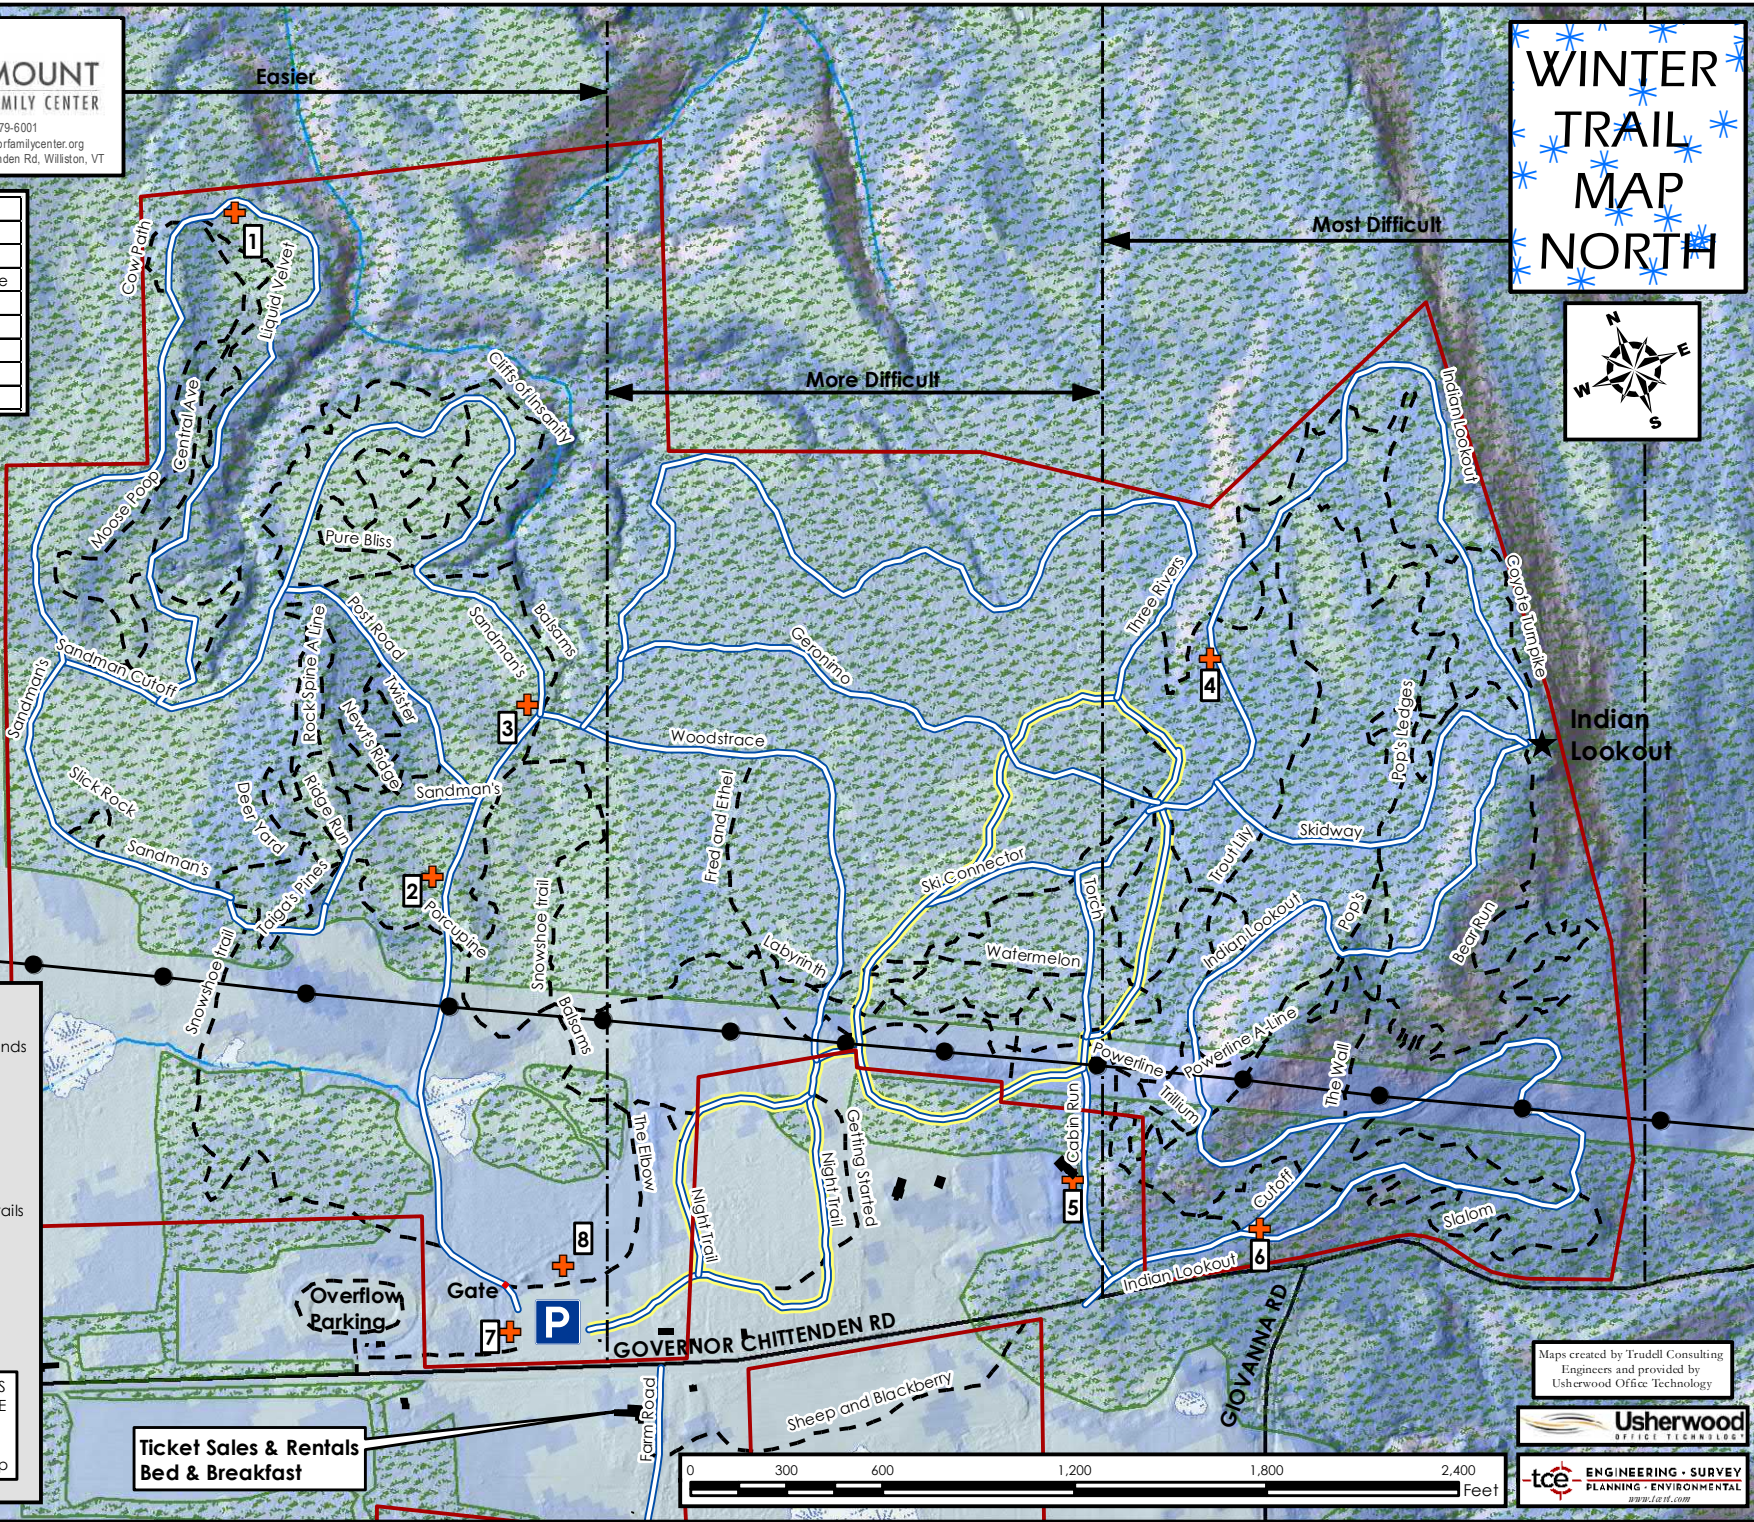

WINTER TRAIL MAP NORTH

Legend

- Catamount - Public Lands
- Buildings
- Landmarks
- Power Line
- Gate
- XC Ski Trails
- Snowshoe & Fat Bike Trails
- Lighted Trails
- Wooded Area
- Open Water
- Stream

Percent Slope Key

- 0 - 5
- 5 - 10
- 10 - 15
- 15 - 30
- 30 - 45
- 45 +

VIEW TRAILS ON MOBILE Download "Trailforks" Mobile App

Ticket Sales & Rentals
Bed & Breakfast

Maps created by Trudell Consulting Engineers and provided by Usherwood Office Technology